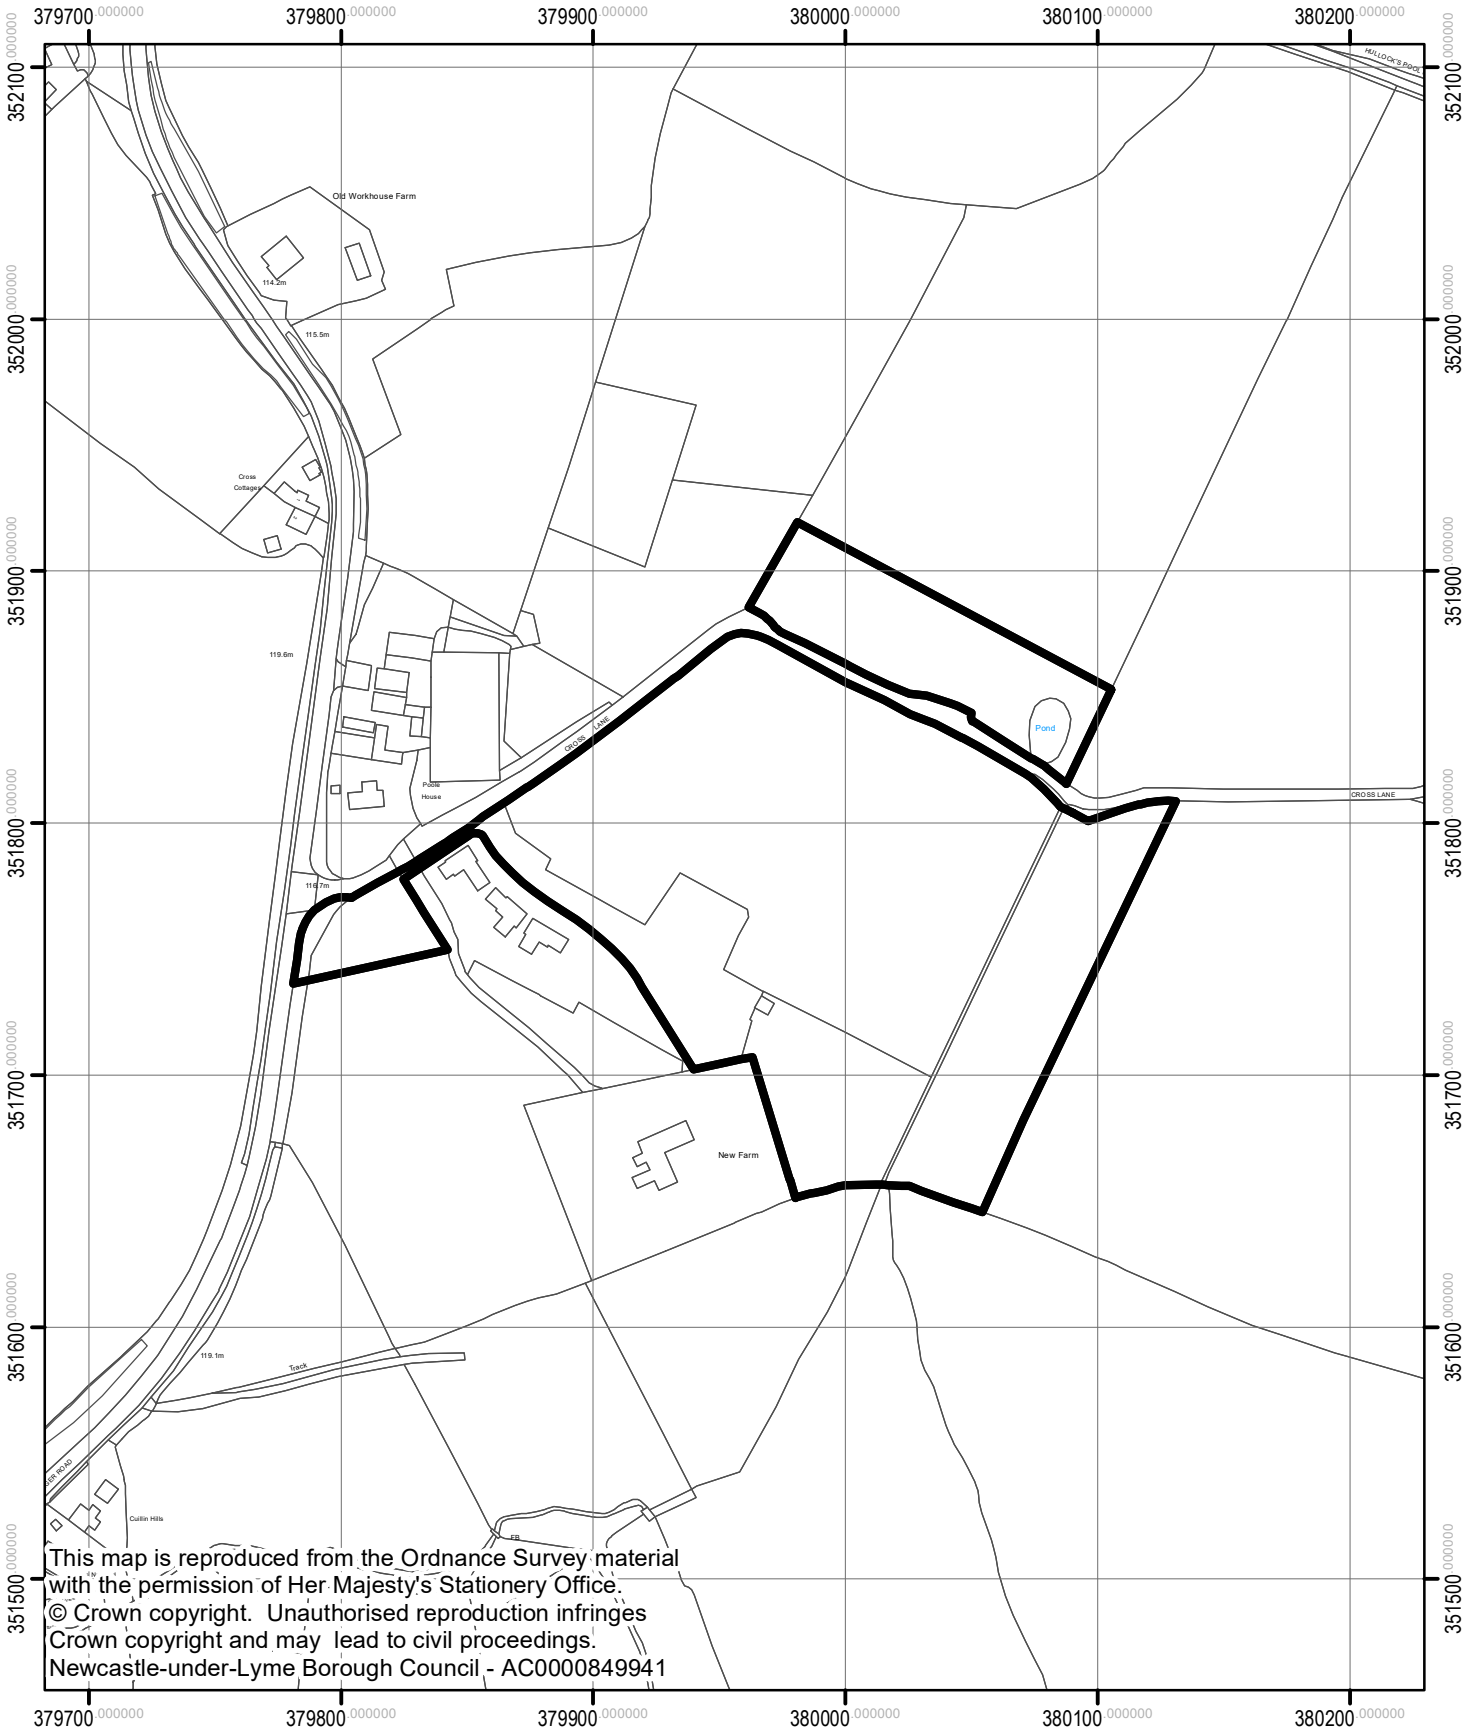

23/00522/FUL
New Farm Alsager Road
Audley

This map is reproduced from the Ordnance Survey material with the permission of Her Majesty's Stationery Office.
© Crown copyright. Unauthorised reproduction infringes Crown copyright and may lead to civil proceedings.
Newcastle-under-Lyme Borough Council - AC0000849941

Newcastle Borough Council

1:3,000